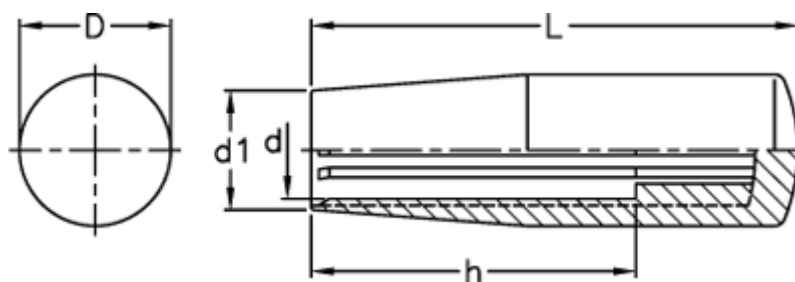

Data Sheet

Article number: 2304024846
Description: E+G Handle
I.580/65 N-10

Measures

d = 10
D = 23
d1 = 19
h = 45
L = 65